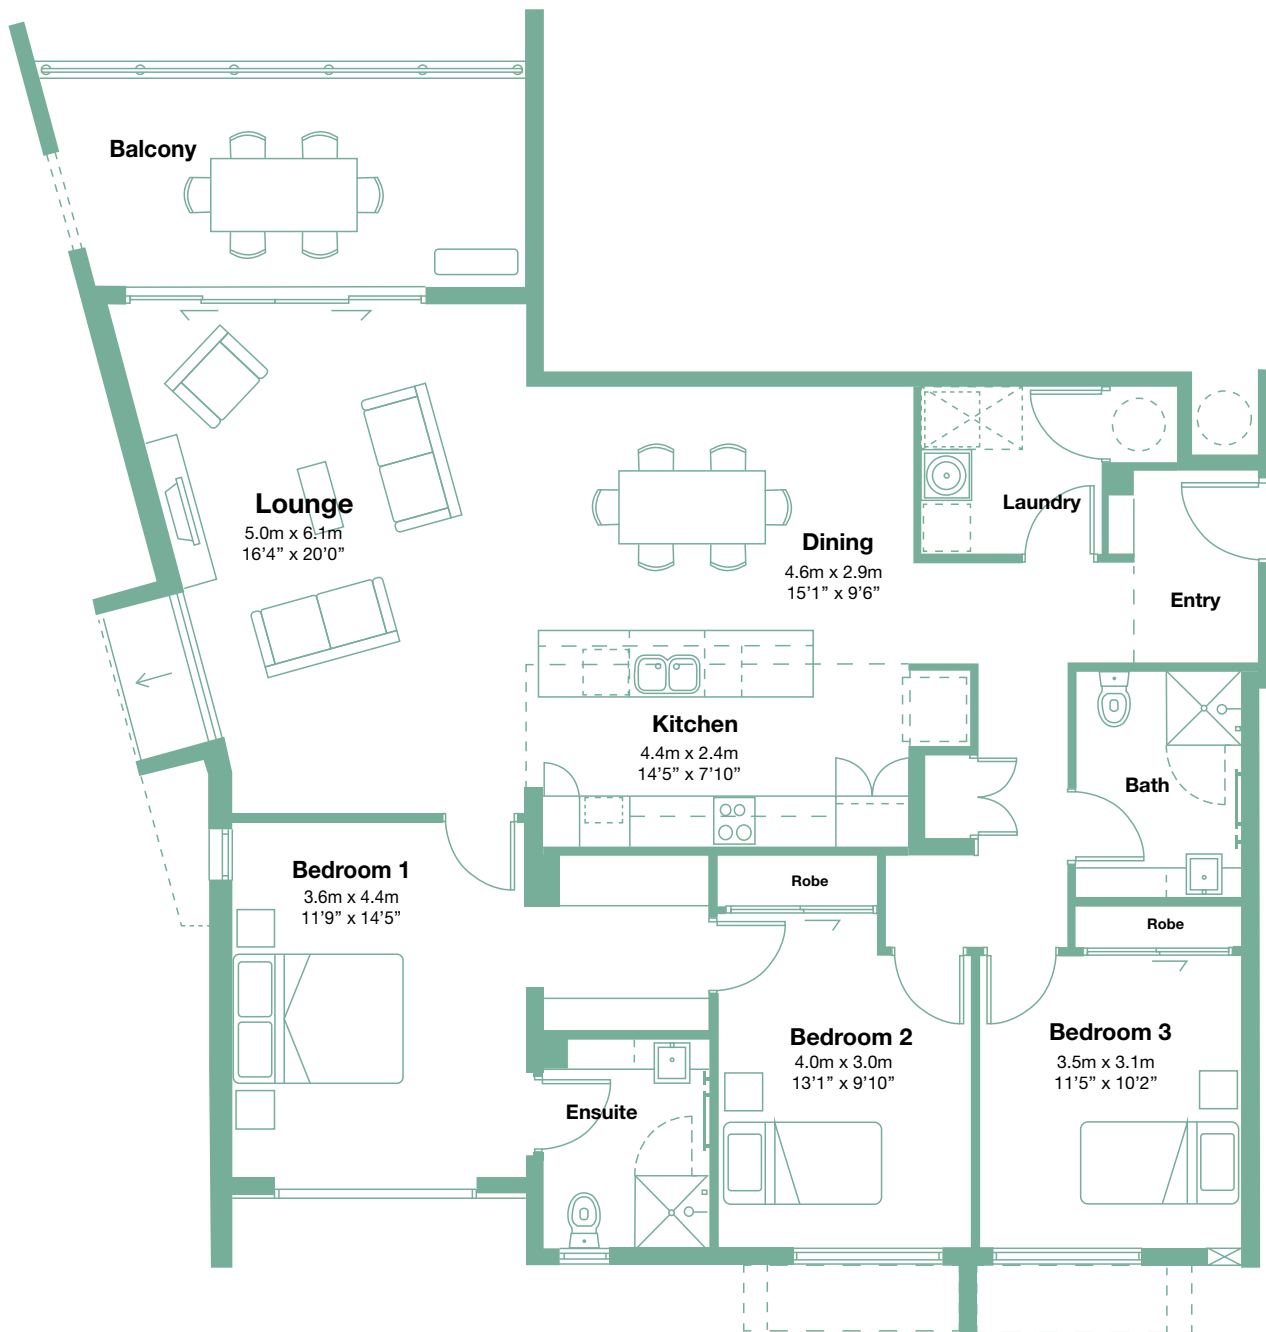

MELALEUCA

Type
3B (MRI)

Total floor area (excluding balcony): 130.21sqm
Balcony: 14.12sqm

3 2 1