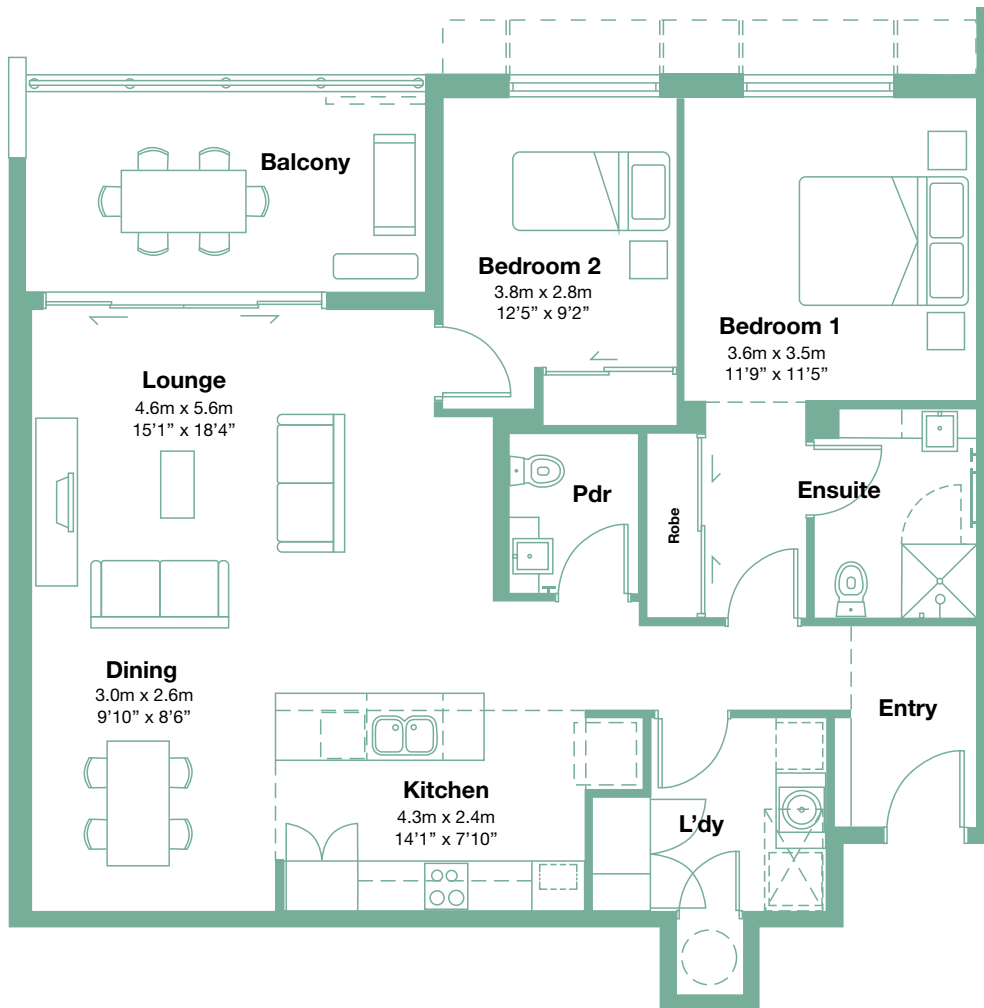

MELALEUCA

Type
2A

Total floor area (excluding balcony): 97.8sqm
Balcony: 11.8sqm

2 1 1 1